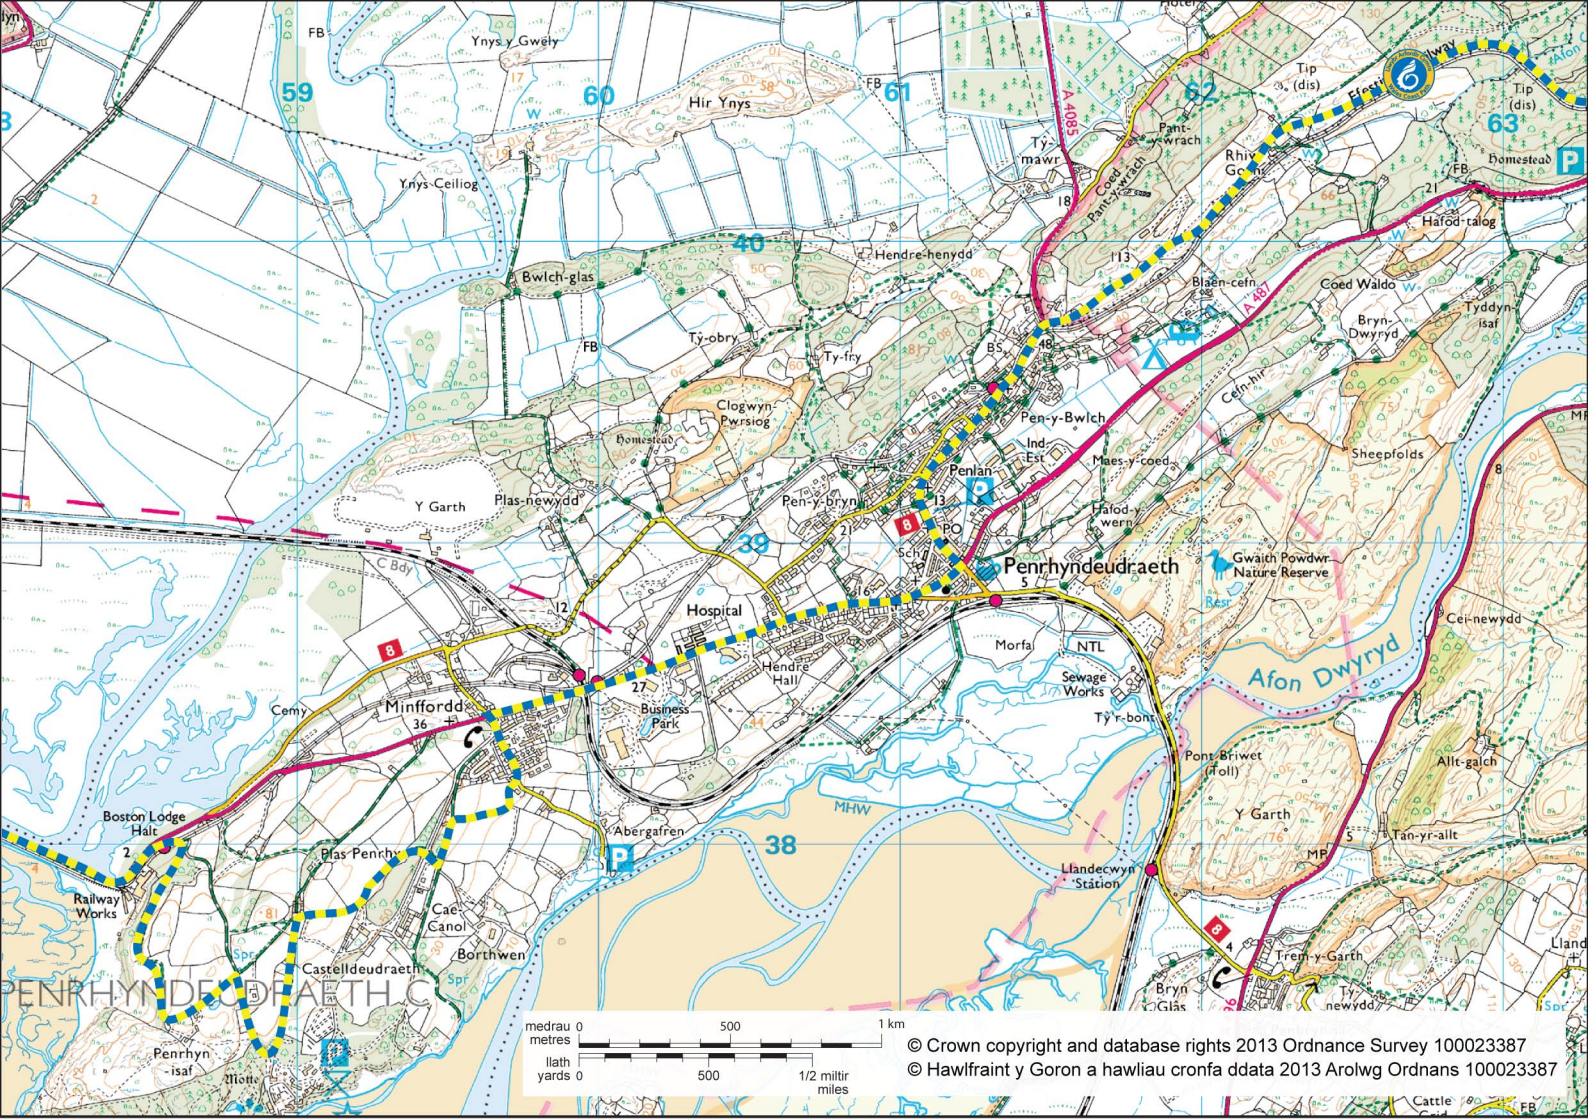

WARN  
Public  
can be

PENRHYN-DEUDRAETH

© Crown copyright and database rights 2013 Ordnance Survey 100023387  
© Hawlfraint y Goron a hawliau crofna ddata 2013 Arolwg Ordnans 100023387

© Crown copyright and database rights 2013 Ordnance Survey 100023387  
 © Hawlfraint y Goron a hawliau crofna ddata 2013 Arolwg Ordnans 100023387