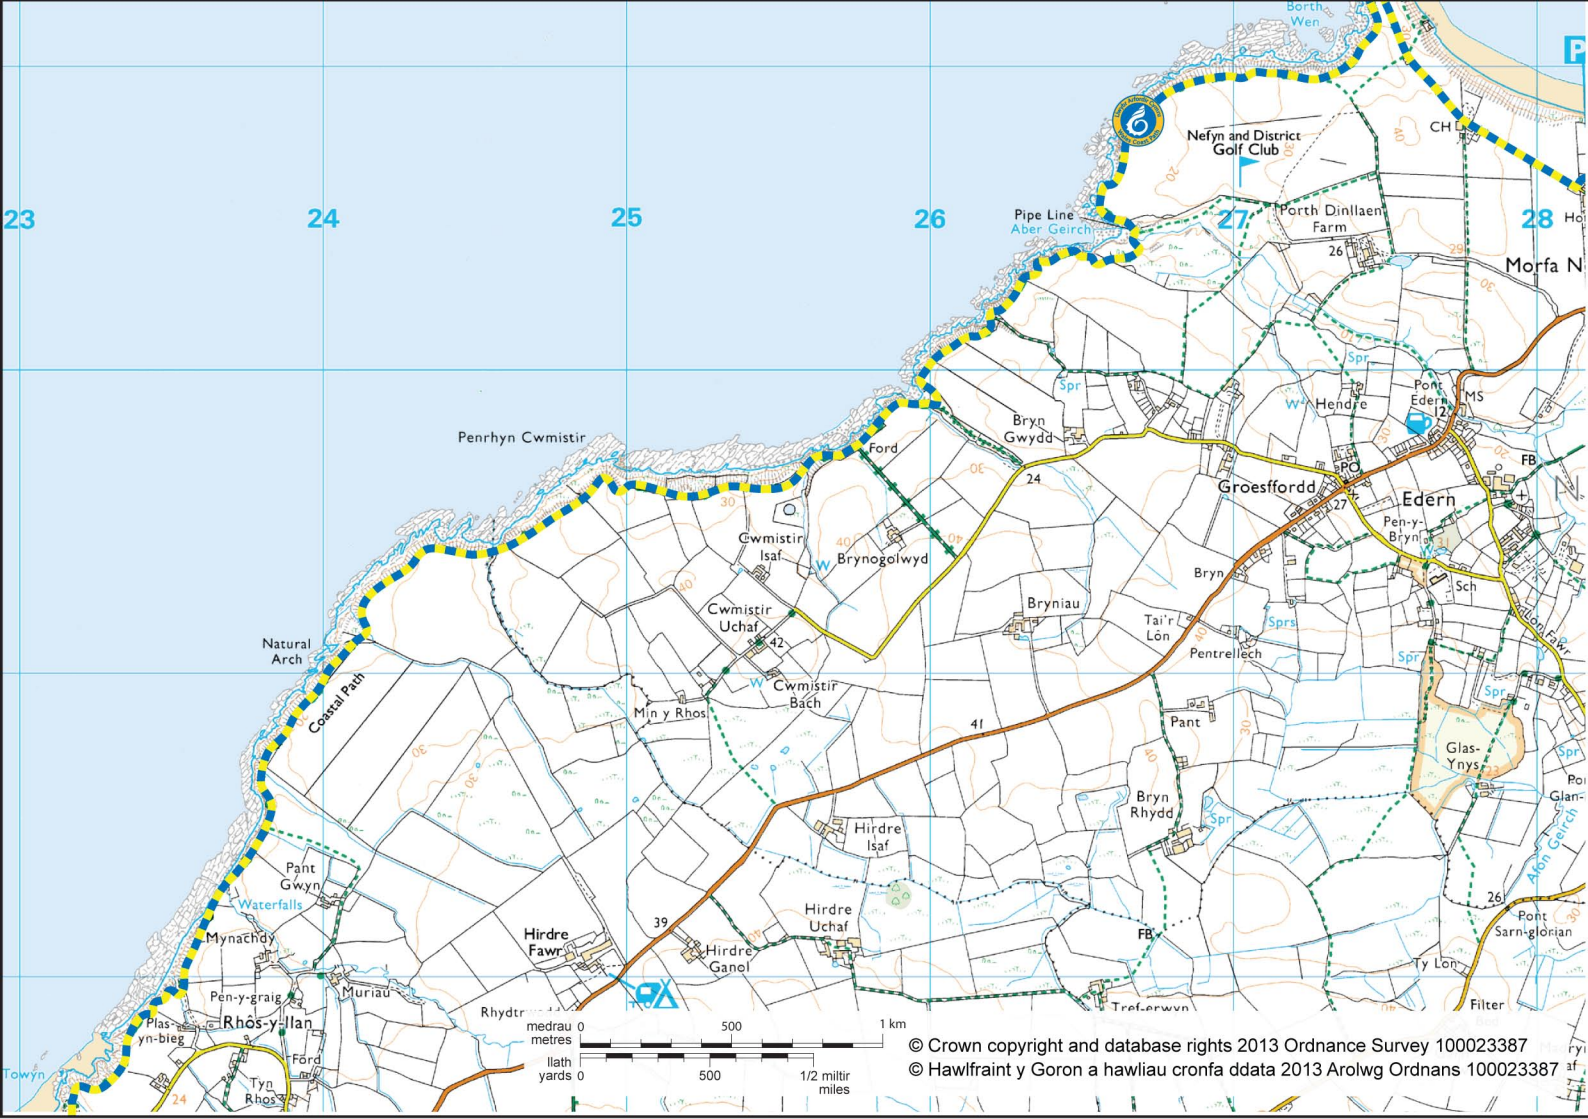

© Crown copyright and database rights 2013 Ordnance Survey 100023387
© Hawlfraint y Goron a hawliau crofna ddata 2013 Arolwg Ordnans 100023387

Carreg y Chwislen

Penrhyn Bodeillas

42

PC X

PC

28

29

30

40

32

© Crown copyright and database rights 2013 Ordnance Survey 100023387
 © Hawlfraint y Goron a hawliau crofna ddata 2013 Arolwg Ordnans 100023387

© Crown copyright and database rights 2013 Ordnance Survey 100023387
© Hawlfraint y Goron a hawliau croffa ddata 2013 Arolwg Ordnans 100023387

38

37

36

35

© Crown copyright and database rights 2013 Ordnance Survey 100023387
© Hawlfraint y Goron a hawliau crofna ddata 2013 Arolwg Ordnans 100023387

© Crown copyright and database rights 2013 Ordnance Survey 100023387
 © Hawffraint y Goron a hawliau cronfa ddata 2013 Arolwg Ordnans 100023387