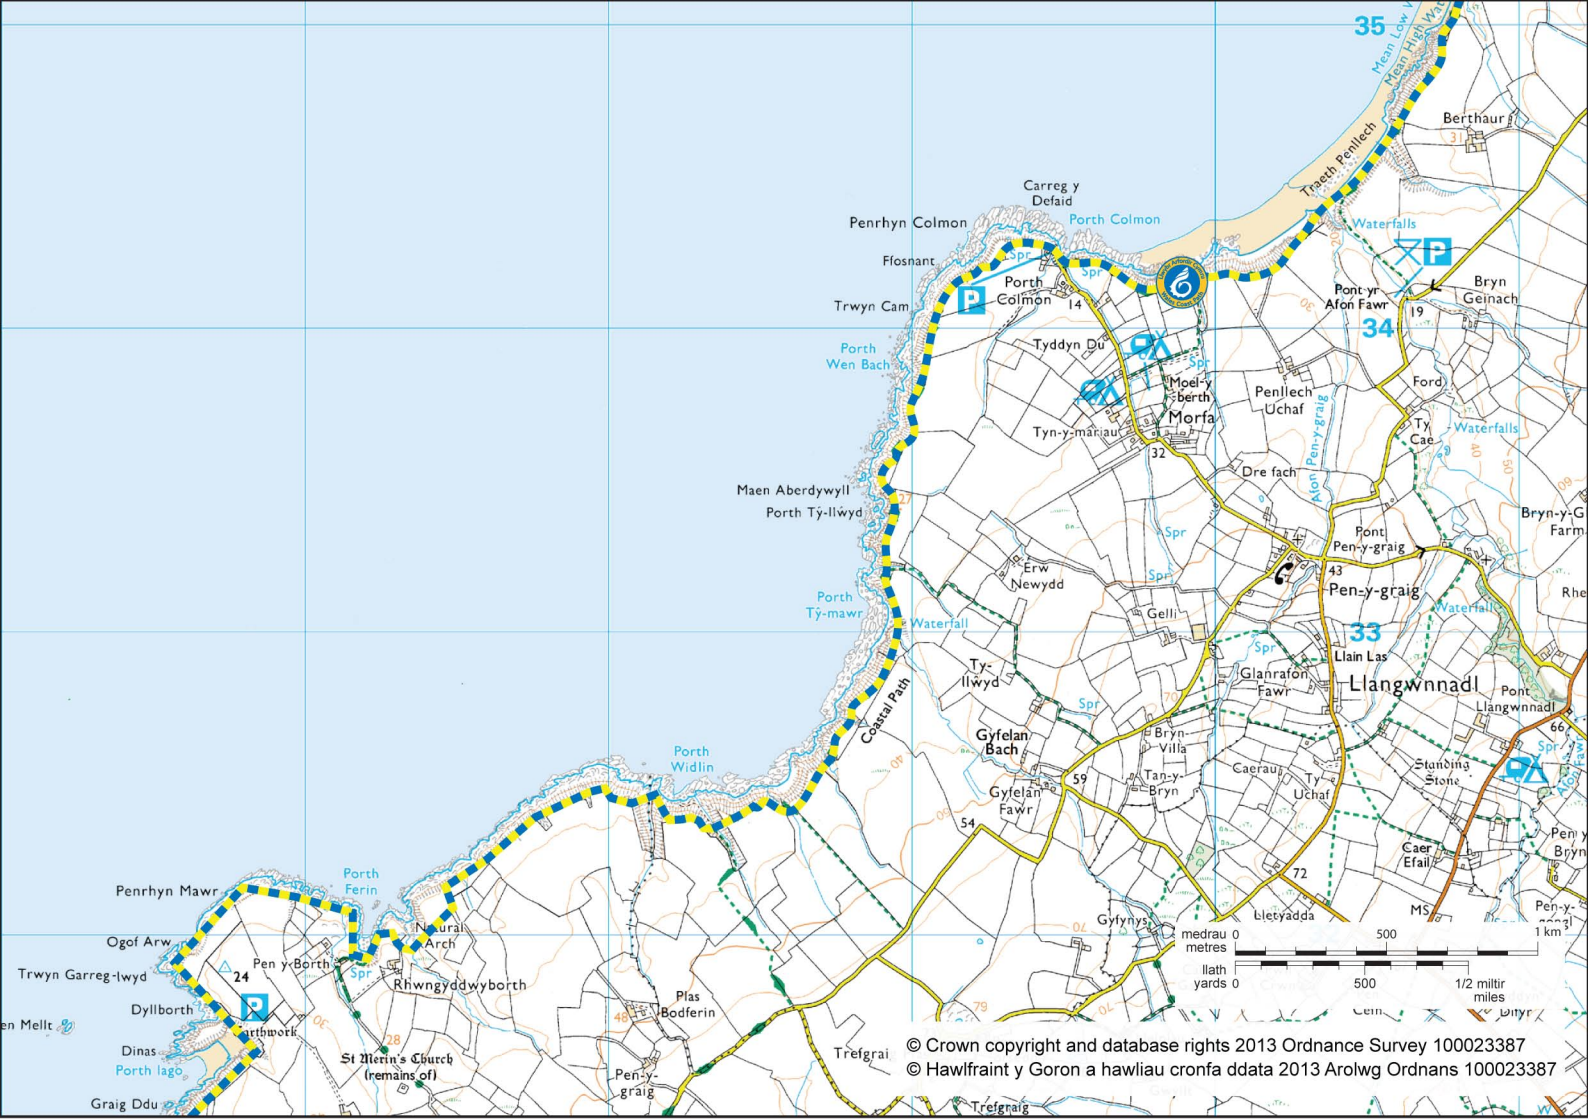

38

37

36

35

© Crown copyright and database rights 2013 Ordnance Survey 100023387
© Hawlfraint y Goron a hawliau crofna ddata 2013 Arolwg Ordnans 100023387

© Crown copyright and database rights 2013 Ordnance Survey 100023387
 © Hawffraint y Goron a hawliau cronfa ddata 2013 Arolwg Ordnans 100023387

Fwg

Pont-Cyll-y-felin

Castell Odo

B